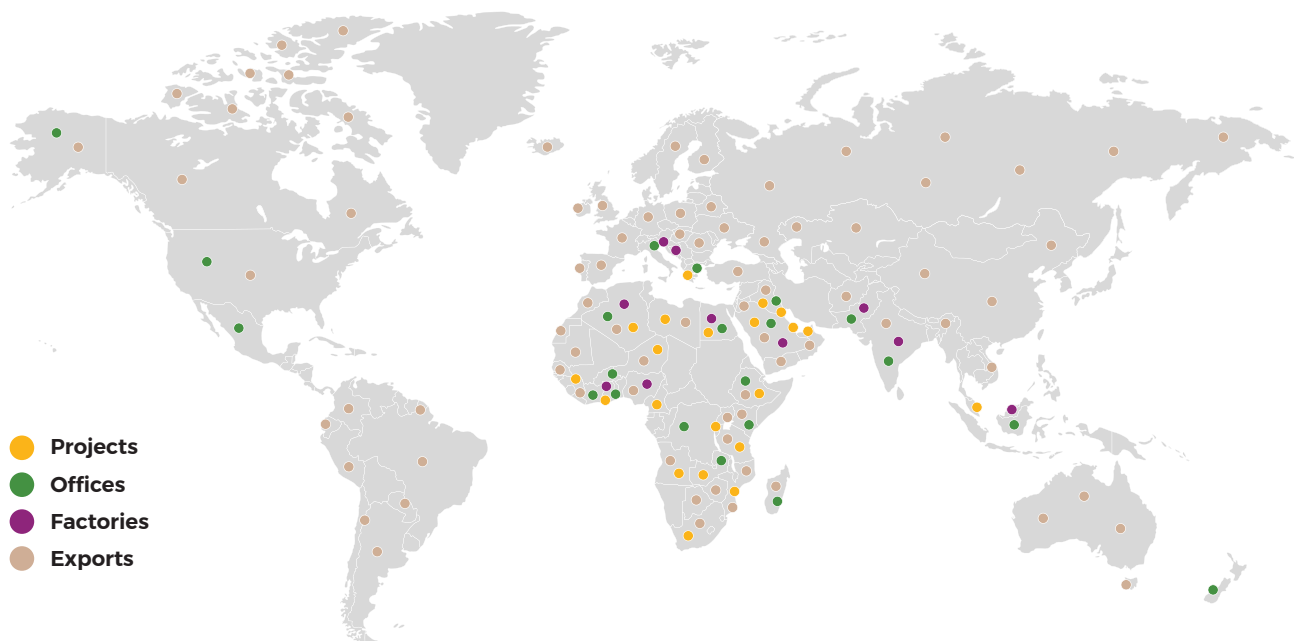

ABOUT ELSEWEDY ELECTRIC

Elsewedy Electric is a global infrastructure solutions provider with over 19,000 employees and revenues of over USD 5.13 billion in 2024. We operate in six key business sectors and have a strong presence in 19 countries with 34 production facilities. We export to over 100 countries worldwide. We offer an all-in-one integrated Engineering, Procurement & Construction (EPC) service, enabling us to deliver the most complex turnkey projects. We are committed to facilitating the global transition toward a sustainable energy future and to driving decarbonization, digitalization, and sustainable transition in Egypt and beyond. Our growth has been driven by hiring talents and empowering businesses and communities where we operate. We enable customers to digitize and meet the challenges of an ever-changing world.

WE OPERATE IN SIX KEY BUSINESS SECTORS

 WIRES, CABLES & ACCESSORIES	 ELECTRICAL PRODUCTS	 ENGINEERING & CONSTRUCTION	 INFRASTRUCTURE INVESTMENTS	 DIGITAL SOLUTIONS	 ELSEWEDY MACHINERY

GLOBAL PRESENCE

✓ **34** PRODUCTION FACILITIES

✓ **60** OPERATION COUNTRIES

✓ **100** EXPORTING COUNTRIES